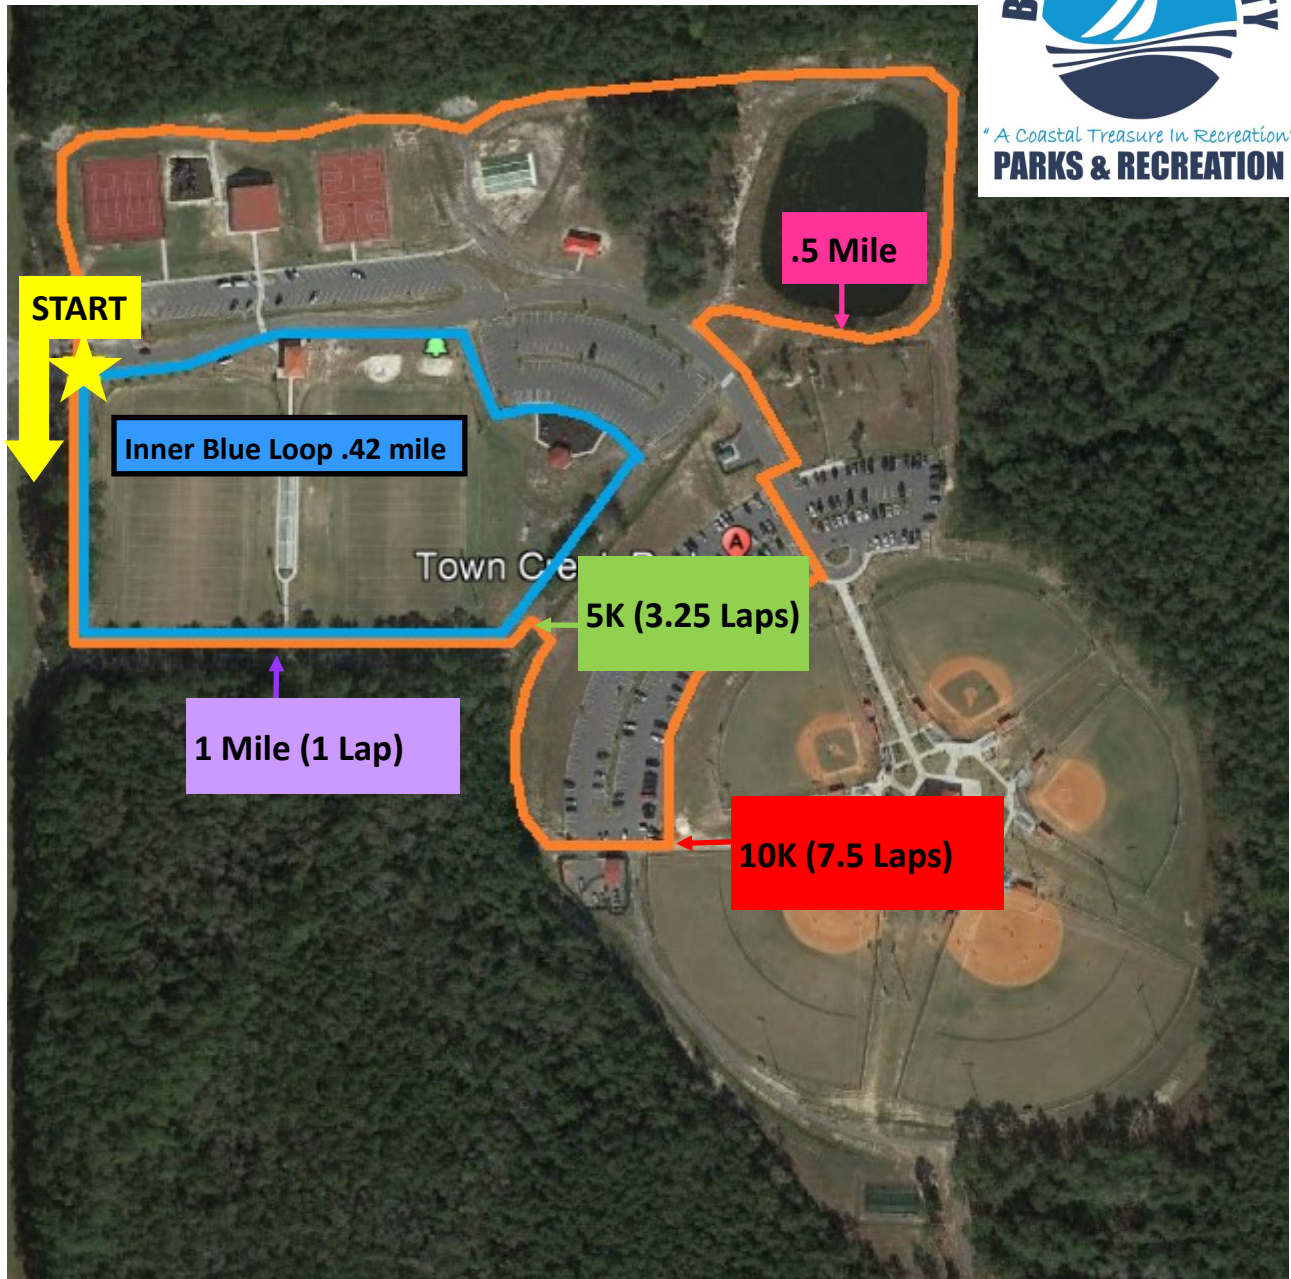

# Town Creek Park Trail Map

Visit our website at [bcparks.recdesk.com](http://bcparks.recdesk.com)

**PARKS & RECREATION**

-  **Start Point**
-  **Outer Loop. Includes start and end for .5 mile, 1 mile, 5K (3.1 miles), and 10K (6.2 miles)**
-  **Indicates you have walked .5 miles**
-  **Indicates after one lap past start you have completed 1 mile**
-  **Indicates after 3 laps past start you have completed 5K (3.1 miles)**
-  **Indicates after 7 laps past start you have completed 10K (6.2 miles)**

**Inner Blue Loop .42 mile**

Questions?  
Please call  
910-253-2670